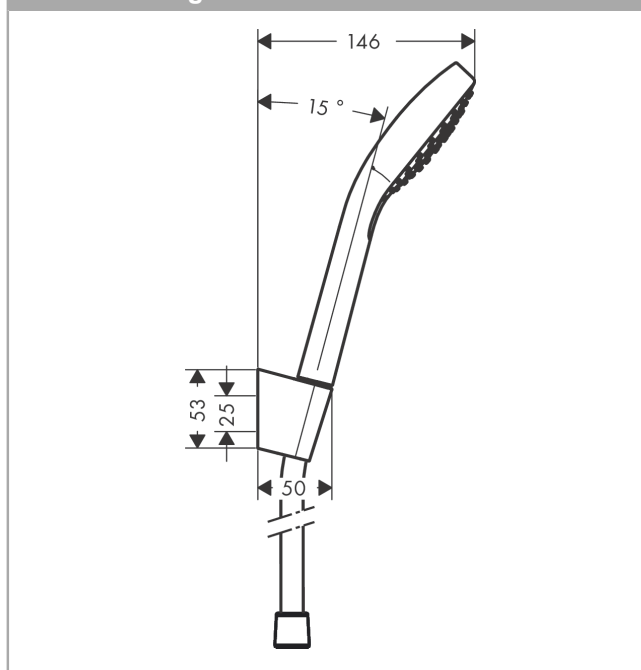

Croma Select E

Shower holder set Vario with shower hose 125 cm

Surfaces: **White/Chrome** Article Number: **26425400**

Description

product features

- consists of: hand shower, shower holder, shower hose
- spray type: Rain, IntenseRain, TurboRain
- convenient diversion via Select button
- shower head size: 110 mm
- pivot connectors prevent hose from tangling
- maximum flow rate at 0.3 MPa: 15 l/min
- wall supports of plastic

Technology

Product image

Scale drawing

Flowchart

The consumption was measured in combination with the appropriate fittings (thermostat/mixer/ in-wall valve) to reflect actual application in practice.