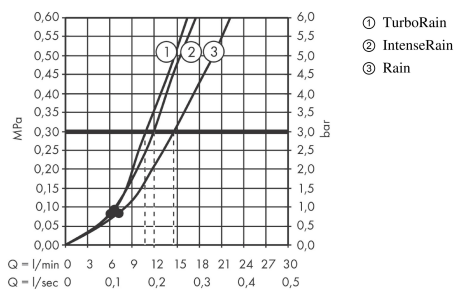

Croma Select E

Shower holder set Vario with shower hose 125 cm

Surfaces: **White/Chrome** Article Number: **26425400**

Description

product features

- consists of: hand shower, shower holder, shower hose
- spray type: Rain, IntenseRain, TurboRain
- convenient diversion via Select button
- shower head size: 110 mm
- pivot connectors prevent hose from tangling
- maximum flow rate at 0.3 MPa: 15 l/min
- wall supports of plastic

Technology

Product image

Scale drawing

Flowchart

The consumption was measured in combination with the appropriate fittings (thermostat/mixer/ in-wall valve) to reflect actual application in practice.